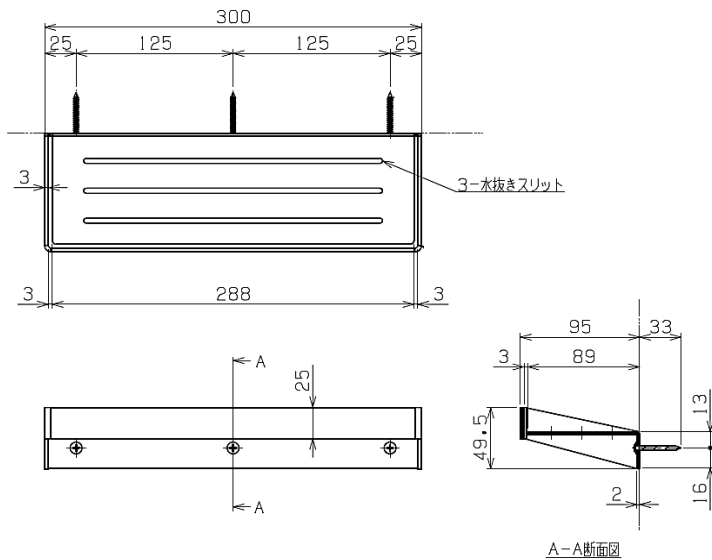

PROJECT		REF		REV	ITEM CODE	
LOCATION		DATE			PAGE	

SANITARY WARE SPECIFICATION SHEET

Item Descriptions	Le Bain (Japan) Stainless steel wall mounted shelf in polished finish	Illustration/ Drawing
Dimensions	L300 x W95 x H49.5 mm	
Model	R9406-300	
Finish	Polished	
Material	Stainless Steel	
Brand	Le Bain (Japan)	
Source	Acme Sanitary Ware Co. Ltd Mr. Eric Wong/ Mr. Wilson Hung	
Contact Tel/Fax	(852) 2388-7171 / (852) 2710-8012	
E-mail	acme@acmesanitary.com.hk	
Website	www.acmesanitary.com.hk	